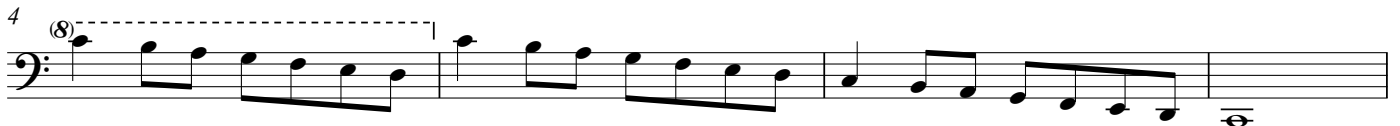

PMEA District 12 - Cello Scale Requirements

All students auditioning on an instrument must be prepared to perform five of the following scales from memory at a **minimum** speed of $\text{♩} = 120$.

Scales should be performed both slurred and separated.

C Major